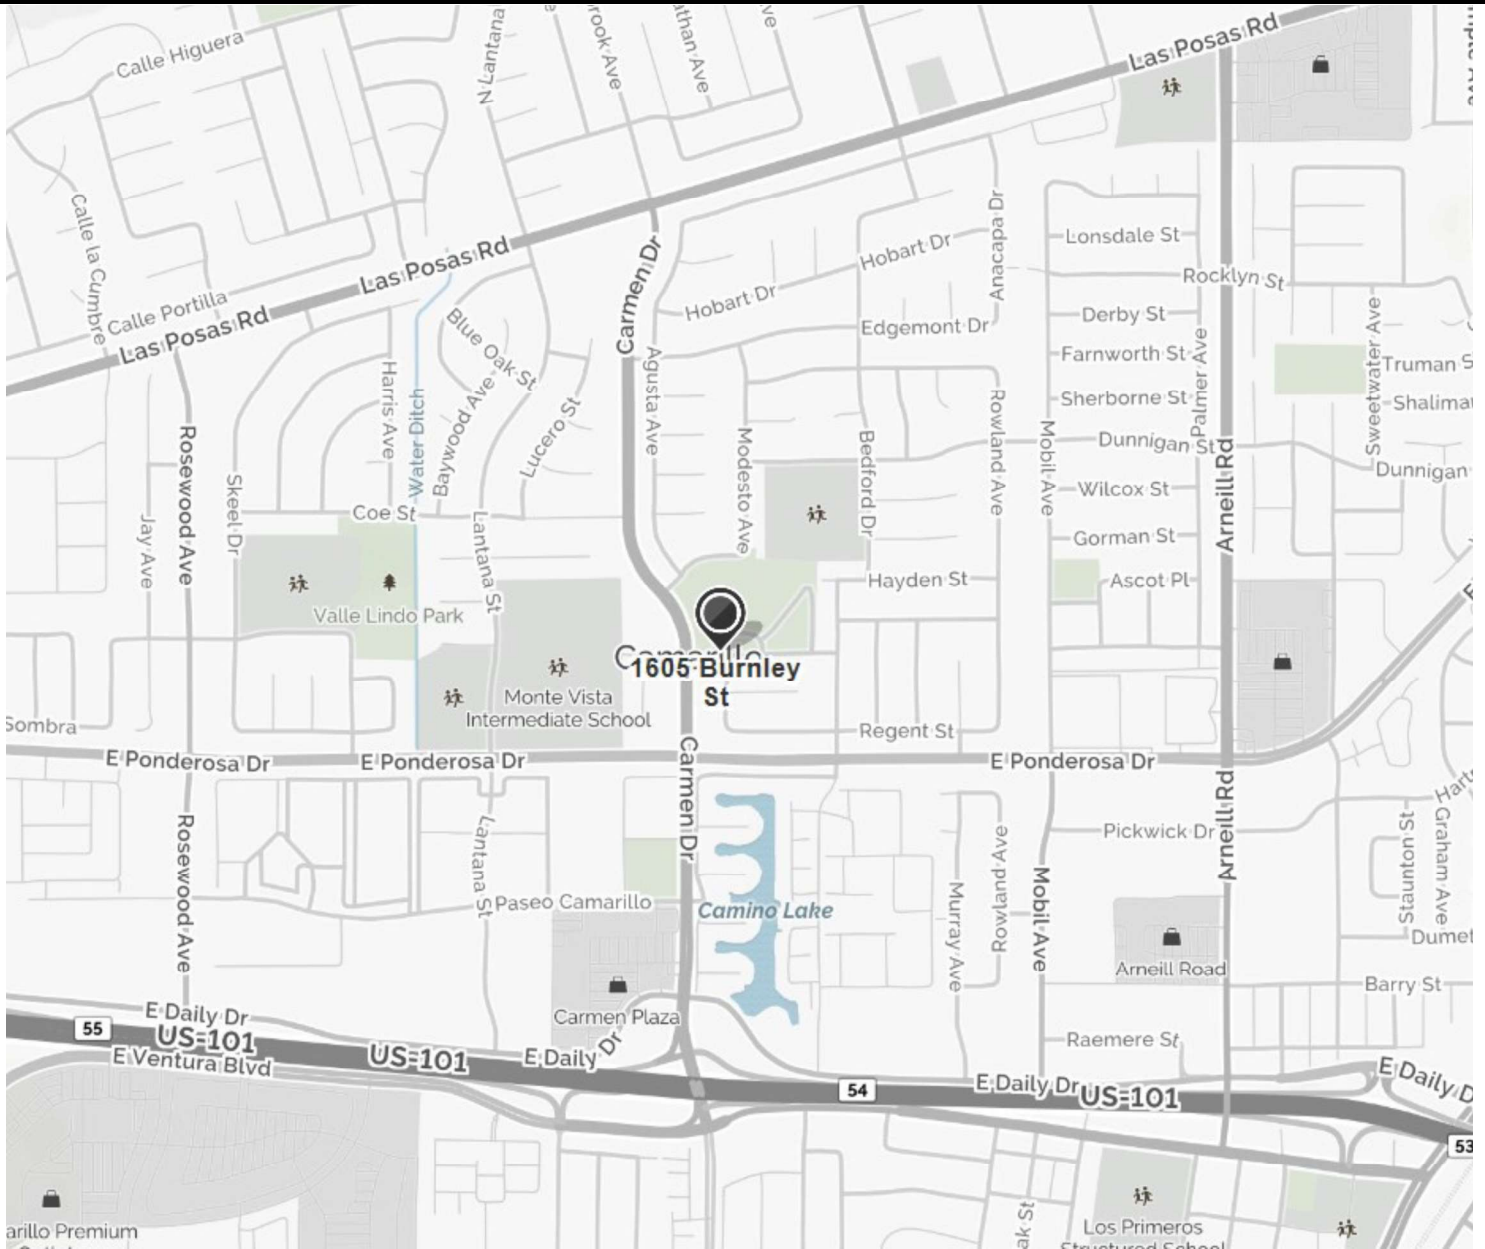

# **Pleasant Valley Recreation & Park District Senior Center 1605 East Burnley Street, Camarillo 93010**

## **DIRECTIONS FROM VENTURA**

**Take Hwy 101 to Camarillo**

**Take Carmen Drive exit (#54) and drive north, turn left**

**Turn right (east) at Burnley Street (4 way stop),**

**Turn left (north) into the Community Center parking lot.**

## **DIRECTIONS FROM CAMARILLO/ SIMI VALLEY/OAK PARK/AGOURA**

**Take Hwy 101 to Camarillo**

**Take Carmen Drive exit (#54) and drive north, turn right**

**Turn right (east) at Burnley Street (4 way stop),**

**Turn left (north) into the Community Center parking lot.**